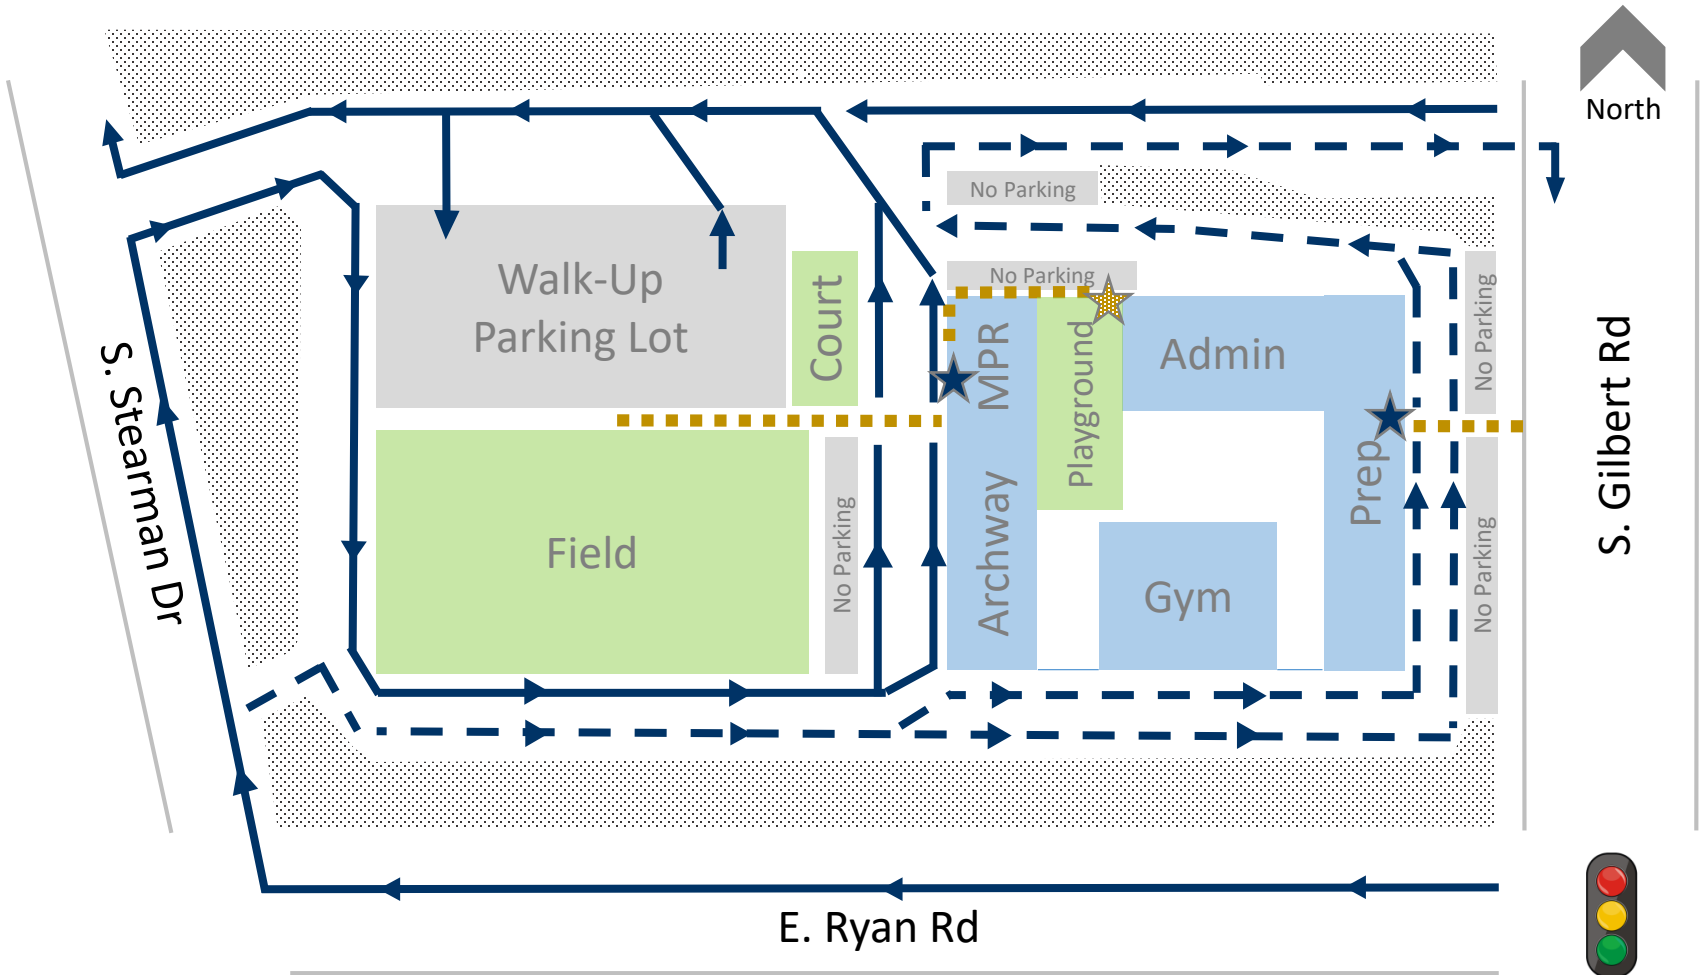

Great Hearts | Lincoln – Traffic Flow Map

2250 S. Gilbert Road, Chandler, AZ 85286

- Drop-off /pick-up locations
- Archway walk-up pick-up location
- Prep traffic pattern
- Walk-up

- Prep drop-off 7:25 – 7:43 am 7:45
- Archway drop-off 7:45 – 8:05 am
- Prep pick-up 3:05 – 3:40 pm
- Archway pick-up 3:10 – 3:40 pm
- Wednesdays all grades dismiss at 12:30 pm
- Half-day Kinder dismisses MTThF at 12:00 pm

- All Carline traffic must enter campus from S. Stearman Dr.
- All Walk-up traffic must enter from Gilbert Rd.
- Archway students only may load/unload on the Archway side .
- Prep students w/ Archway siblings load/unload on the Prep side.
- Right turns only when exiting campus.